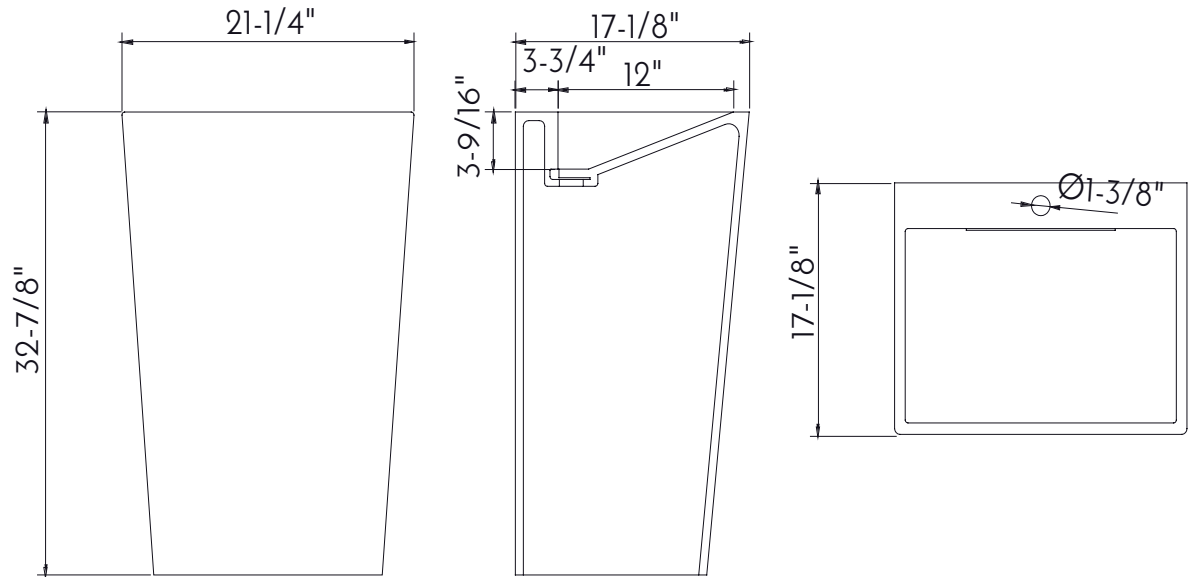

DAX-AB-1384

BATHROOM SINKS SERIES

FEATURES

- Solid surface material
- White matte finish
- Freestanding installation
- Size W $21\frac{1}{4}"$ x H $17\frac{1}{8}"$ x D $32\frac{7}{8}"$